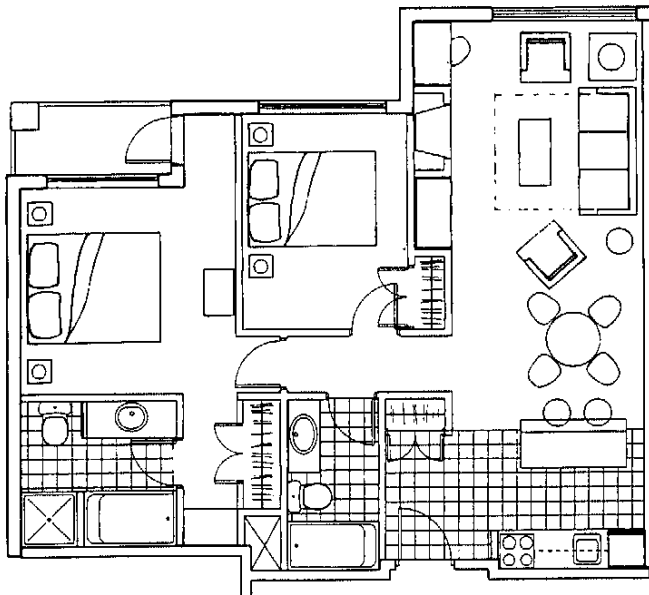

## Two Bedroom Suite

typical layout | 760 square feet

- queen-size *Heavenly Bed* in bedroom
- king-size *Heavenly Bed* in Master bedroom with ensuite
- queen-size pull out sofa bed and two chairs
- fireplace
- safe
- 32" LCD flat panel television in living room
- 32" LCD flat panel television in Master bedroom
- wireless connectivity
- one dual-line telephone
- one cordless telephone
- soaker tub
- shower stall
- dining area for four persons
- kitchen island/counter
- Jenn-Air oven
- Jenn-Air dishwasher
- Thermador stove
- Kitchen-aid microwave
- Sub-Zero fridge