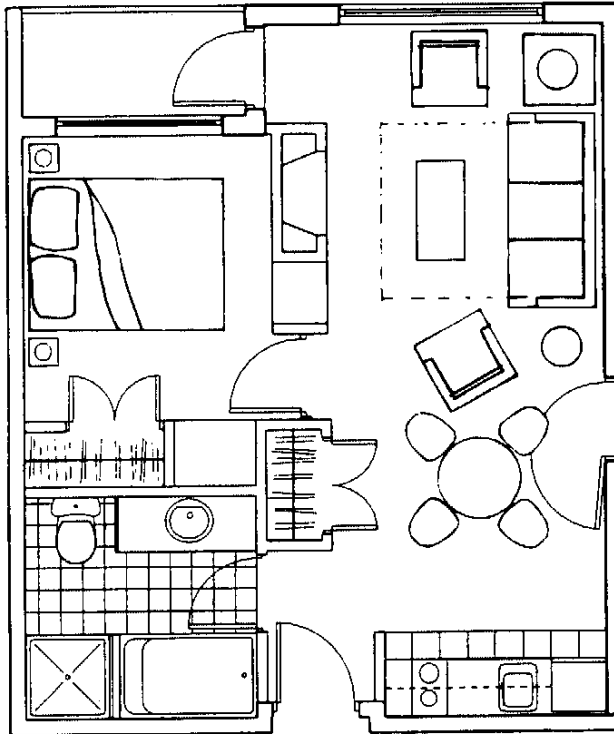

# One Bedroom Suite

typical layout | 468 – 870 square feet

- queen-size *Heavenly Bed*
- queen-size pull out sofa bed and two chairs
- fireplace
- safe
- 32" LCD flat panel television in living room

- 32" LCD flat panel television in bedroom
- wireless connectivity
- one dual-line telephone
- one cordless telephone
- soaker tub
- shower stall
- dining area for four persons
- Jenn-Air oven
- Jenn-Air dishwasher
- Thermador stove
- Kitchen-aid microwave
- Sub-Zero fridge