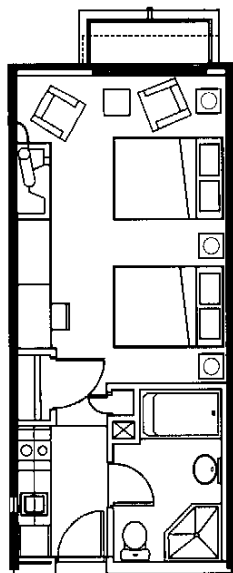

Junior Suite

typical layout | 356 – 445 square feet

- queen-size *Heavenly Beds*
- queen-size pull out sofa bed and chair
- work desk
- fireplace
- safe
- 32" LCD flat panel television
- wireless connectivity
- one dual-line telephone
- one cordless telephone
- soaker tub/shower
- Jenn-Air oven
- Jenn-Air dishwasher
- Thermador stove
- Kitchen-aid microwave
- Sub-Zero fridge

Junior Suite

limited layout | 356 - 445 square feet

- two queen-size *Heavenly Beds*