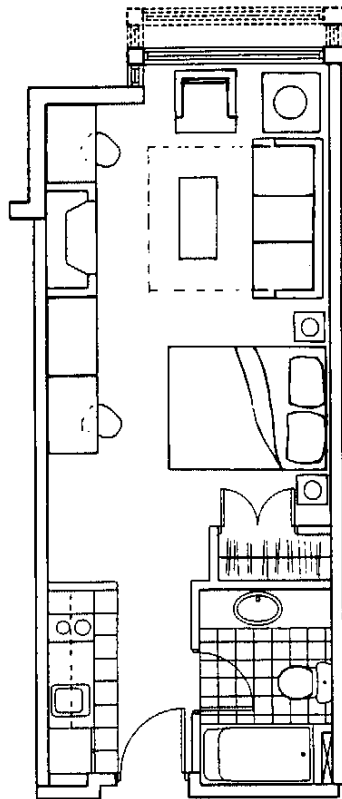

Junior Suite

typical layout | 356 – 445 square feet

- queen-size *Heavenly Beds*
- queen-size pull out sofa bed and chair
- work desk
- fireplace
- safe
- 32" LCD flat panel television
- wireless connectivity
- one dual-line telephone
- one cordless telephone
- soaker tub/shower
- Jenn-Air oven
- Jenn-Air dishwasher
- Thermador stove
- Kitchen-aid microwave
- Sub-Zero fridge

Junior Suite

limited layout | 356 - 445 square feet

- two queen-size *Heavenly Beds*