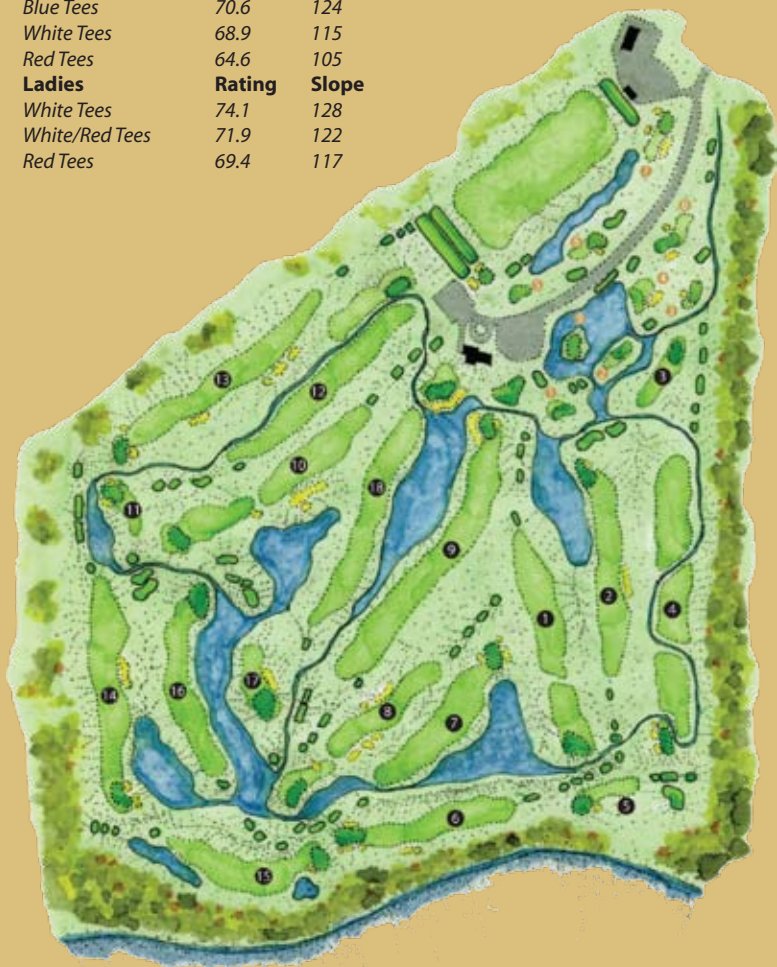

Mens	Rating	Slope
<i>Big Tees</i>	73.2	131
<i>Black/Blue Tees</i>	71.8	126
<i>Blue Tees</i>	70.6	124
<i>White Tees</i>	68.9	115
<i>Red Tees</i>	64.6	105
Ladies	Rating	Slope
<i>White Tees</i>	74.1	128
<i>White/Red Tees</i>	71.9	122
<i>Red Tees</i>	69.4	117

1690 Airport Road, Pemberton, BC, V0N 2L3
p 604.894.6106 / f 604.894.5545 / toll free 800.668.7900
www.bigskygolf.com